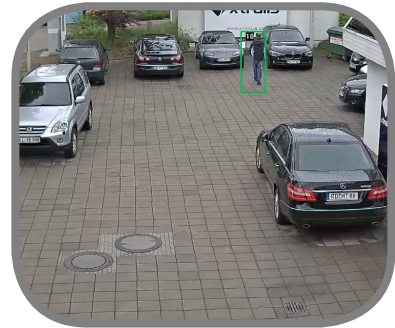

Typical Detection Scenes