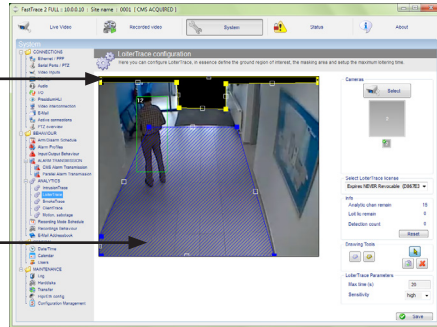

### Specifications

- A video analytic application that detects loitering
- Designed for indoor and outdoor applications
- Detects moving targets and targets that stop
- Well suited to detecting people outside of foyers, etc.
- Intuitive parameters to minimize false alarms
- Ideal for initiating operator talk-down to prevent crime
- Ideal for monitoring uncrowded areas
- Unique settings specific to loiter detection

## FEATURES AND BENEFITS

- Adjustable detection and mask areas to suit your application
- Support for IP and Analog cameras\*
- Advanced logic to provide double knock with other events\*
- Fast and easy installation and commissioning
- Remote servicing
- Independent object and contrast sensitivity settings
- Versatile loiter time adjustments to suit target and application
- Audio link can be used to deter offenders\*
- Rapid verification and response with clearly highlighted targets

## Quick and Easy Setup

- Easy setup through the intuitive GUI:
  - License the software
  - Define the detection area
  - Define the loiter time
- Fine tune with the advanced parameters
- Calibrate the scene for even better performance
- Connect remotely for centralized support

Ability to create polygonal MASKING zones (regions of the image which should not be processed; such as a flashing light, trees, cars, OSD time stamp, etc.)

Polygonal DETECTION zones with selectable loitering sensitivity and time (low, normal, high)