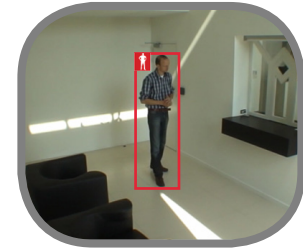

Licensing

LoiterTrace is a software-only, licensed product. Licenses are available in bundles, and trial licenses are available free of charge. Speak to your salesperson for details. You can visit www.xtralis.com/analytics for the latest information on the product, and www.xtralis.com/license for information on the flexible licensing options available.

Camera Considerations

Note that LoiterTrace should only be used in the home position of PTZ cameras. Also note that built-in ring-lights on cameras are not recommended for 24/7 outdoor analytics applications; other sources of lighting should be considered.

* Hardware dependent

Typical Applications

- 24 hr/365 monitoring of public areas such as parks, car parks, lobbies and entrances
- Reducing undesirable behavior linked to substance abuse
- Reducing risk to property such as vandalism, graffiti and arson
- Reducing risk to people such as harassment near building entrances
- Reducing risk of crime such as identity theft near ATMs
- Alert staff to potential vagrants and reduce crime through early intervention

Specifications

- A video analytic application that detects loitering
- Designed for indoor and outdoor applications
- Detects moving targets and targets that stop
- Well suited to detecting people outside of foyers, etc.
- Intuitive parameters to minimize false alarms
- Ideal for initiating operator talk-down to prevent crime
- Ideal for monitoring uncrowded areas
- Unique settings specific to loiter detection

FEATURES AND BENEFITS

- Adjustable detection and mask areas to suit your application
- Support for IP and Analog cameras*
- Advanced logic to provide double knock with other events*
- Fast and easy installation and commissioning
- Remote servicing
- Independent object and contrast sensitivity settings
- Versatile loiter time adjustments to suit target and application
- Audio link can be used to deter offenders*
- Rapid verification and response with clearly highlighted targets