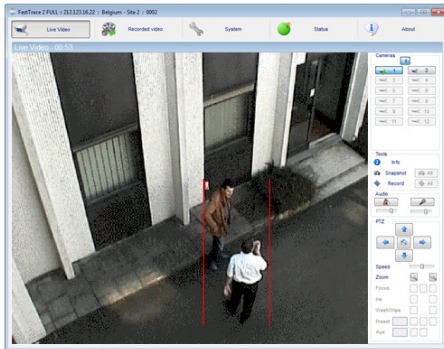

Rapid Verification

- Analytic bounding boxes highlight what caused the alarm
- Live counters show how long someone has been loitering for
- Boxes and counters are available for live and stored video