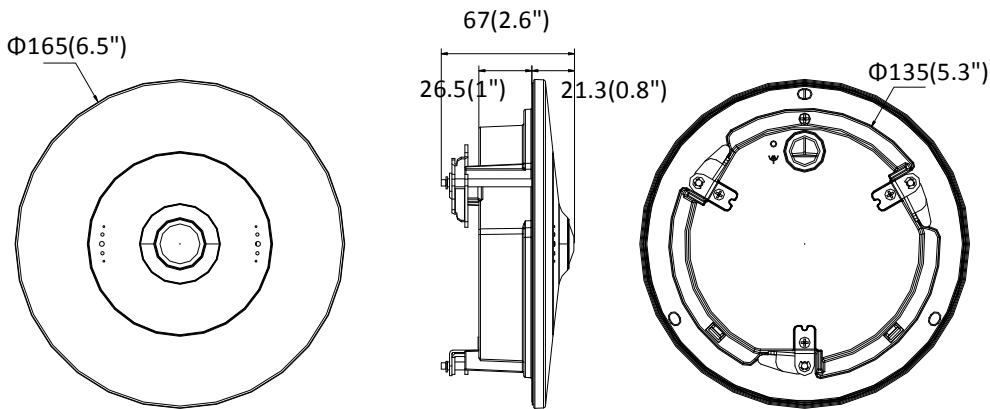

Dimensions

Unit: mm(inch)

Distributed by