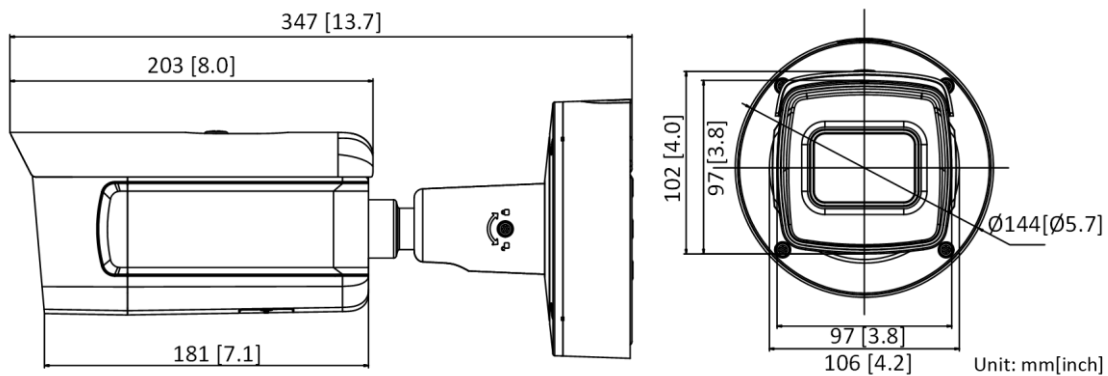

Available Model

DS-2CD5AC5G0-IZS (2.8 to 12 mm), DS-2CD5AC5G0-IZHS (2.8 to 12 mm))

* -H: Heater supported.

Dimension

Accessory

DS-1475ZJ-SUS
Vertical Pole Mount

DS-1476ZJ-SUS
Corner Mount

Distributed by